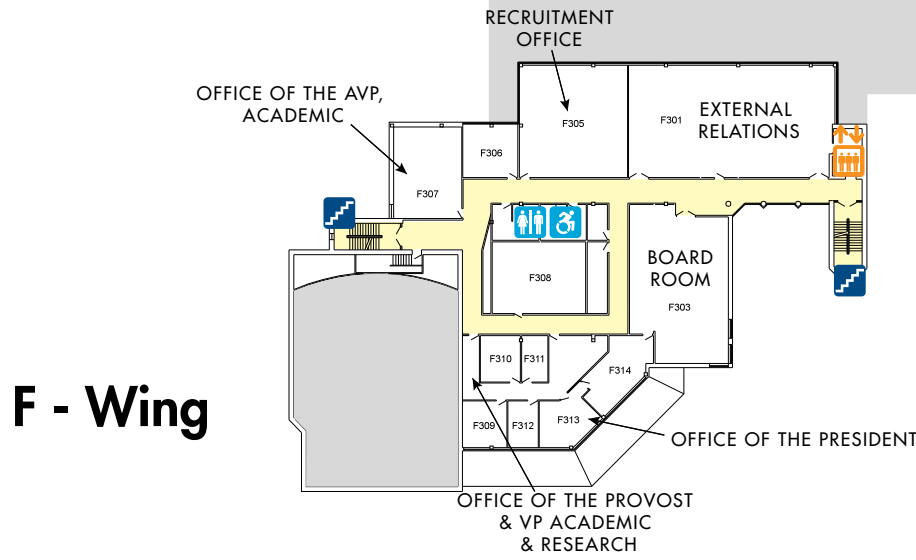

# Third Floor

North Bay Campus

Please note: There is no direct access between third floor F-Wing and other third floor wings.

## F - Wing

- |             |               |                       |   |
|-------------|---------------|-----------------------|---|
| Cafeteria   | Elevator      | Stairs                | Gender Neutral Washroom locations:      |
| Coffee      | Defibrillator | Washrooms             | • A-Wing, 3rd Floor                     |
| Lounge Area | ATM           | Barrier Free Washroom | • Harris Learning Library, 3rd Floor    |
|             |               |                       | • R.J. Surtees Student Athletics Centre |