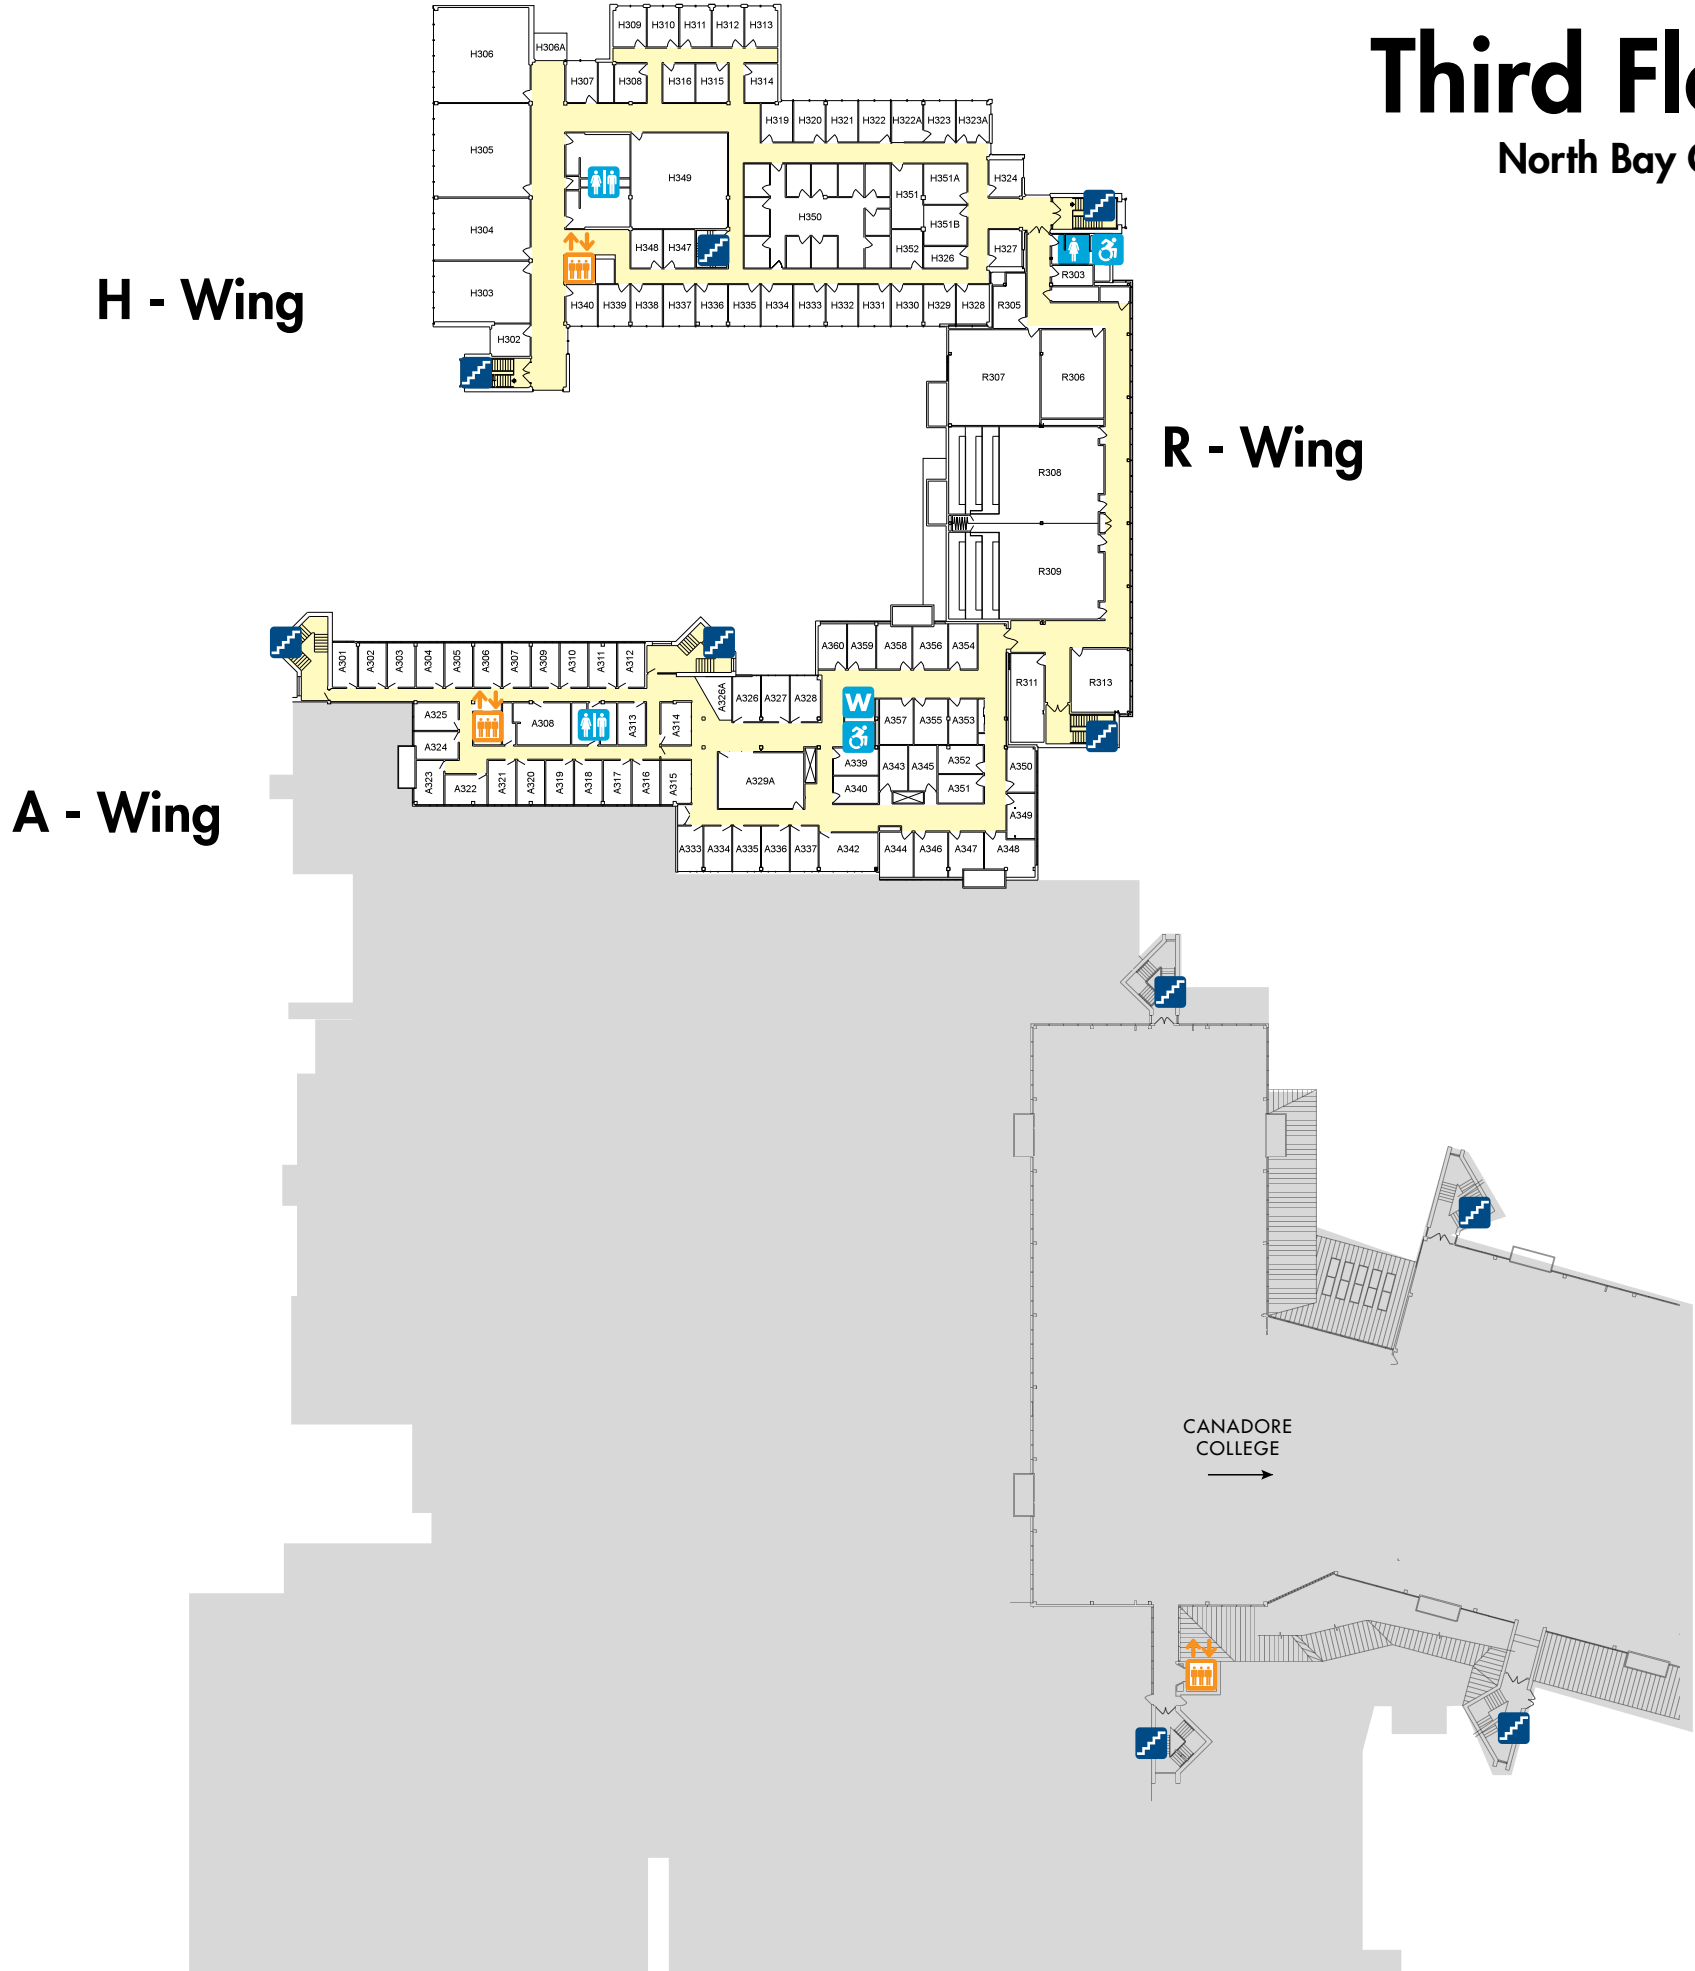

# Third Floor

North Bay Campus

Please note: There is no direct access between third floor F-Wing and other third floor wings.

## F - Wing

- |             |               |                       |   |
|-------------|---------------|-----------------------|---|
| Cafeteria   | Elevator      | Stairs                | Gender Neutral Washroom locations:      |
| Coffee      | Defibrillator | Washrooms             | • A-Wing, 3rd Floor                     |
| Lounge Area | ATM           | Barrier Free Washroom | • Harris Learning Library, 3rd Floor    |
|             |               |                       | • R.J. Surtees Student Athletics Centre |