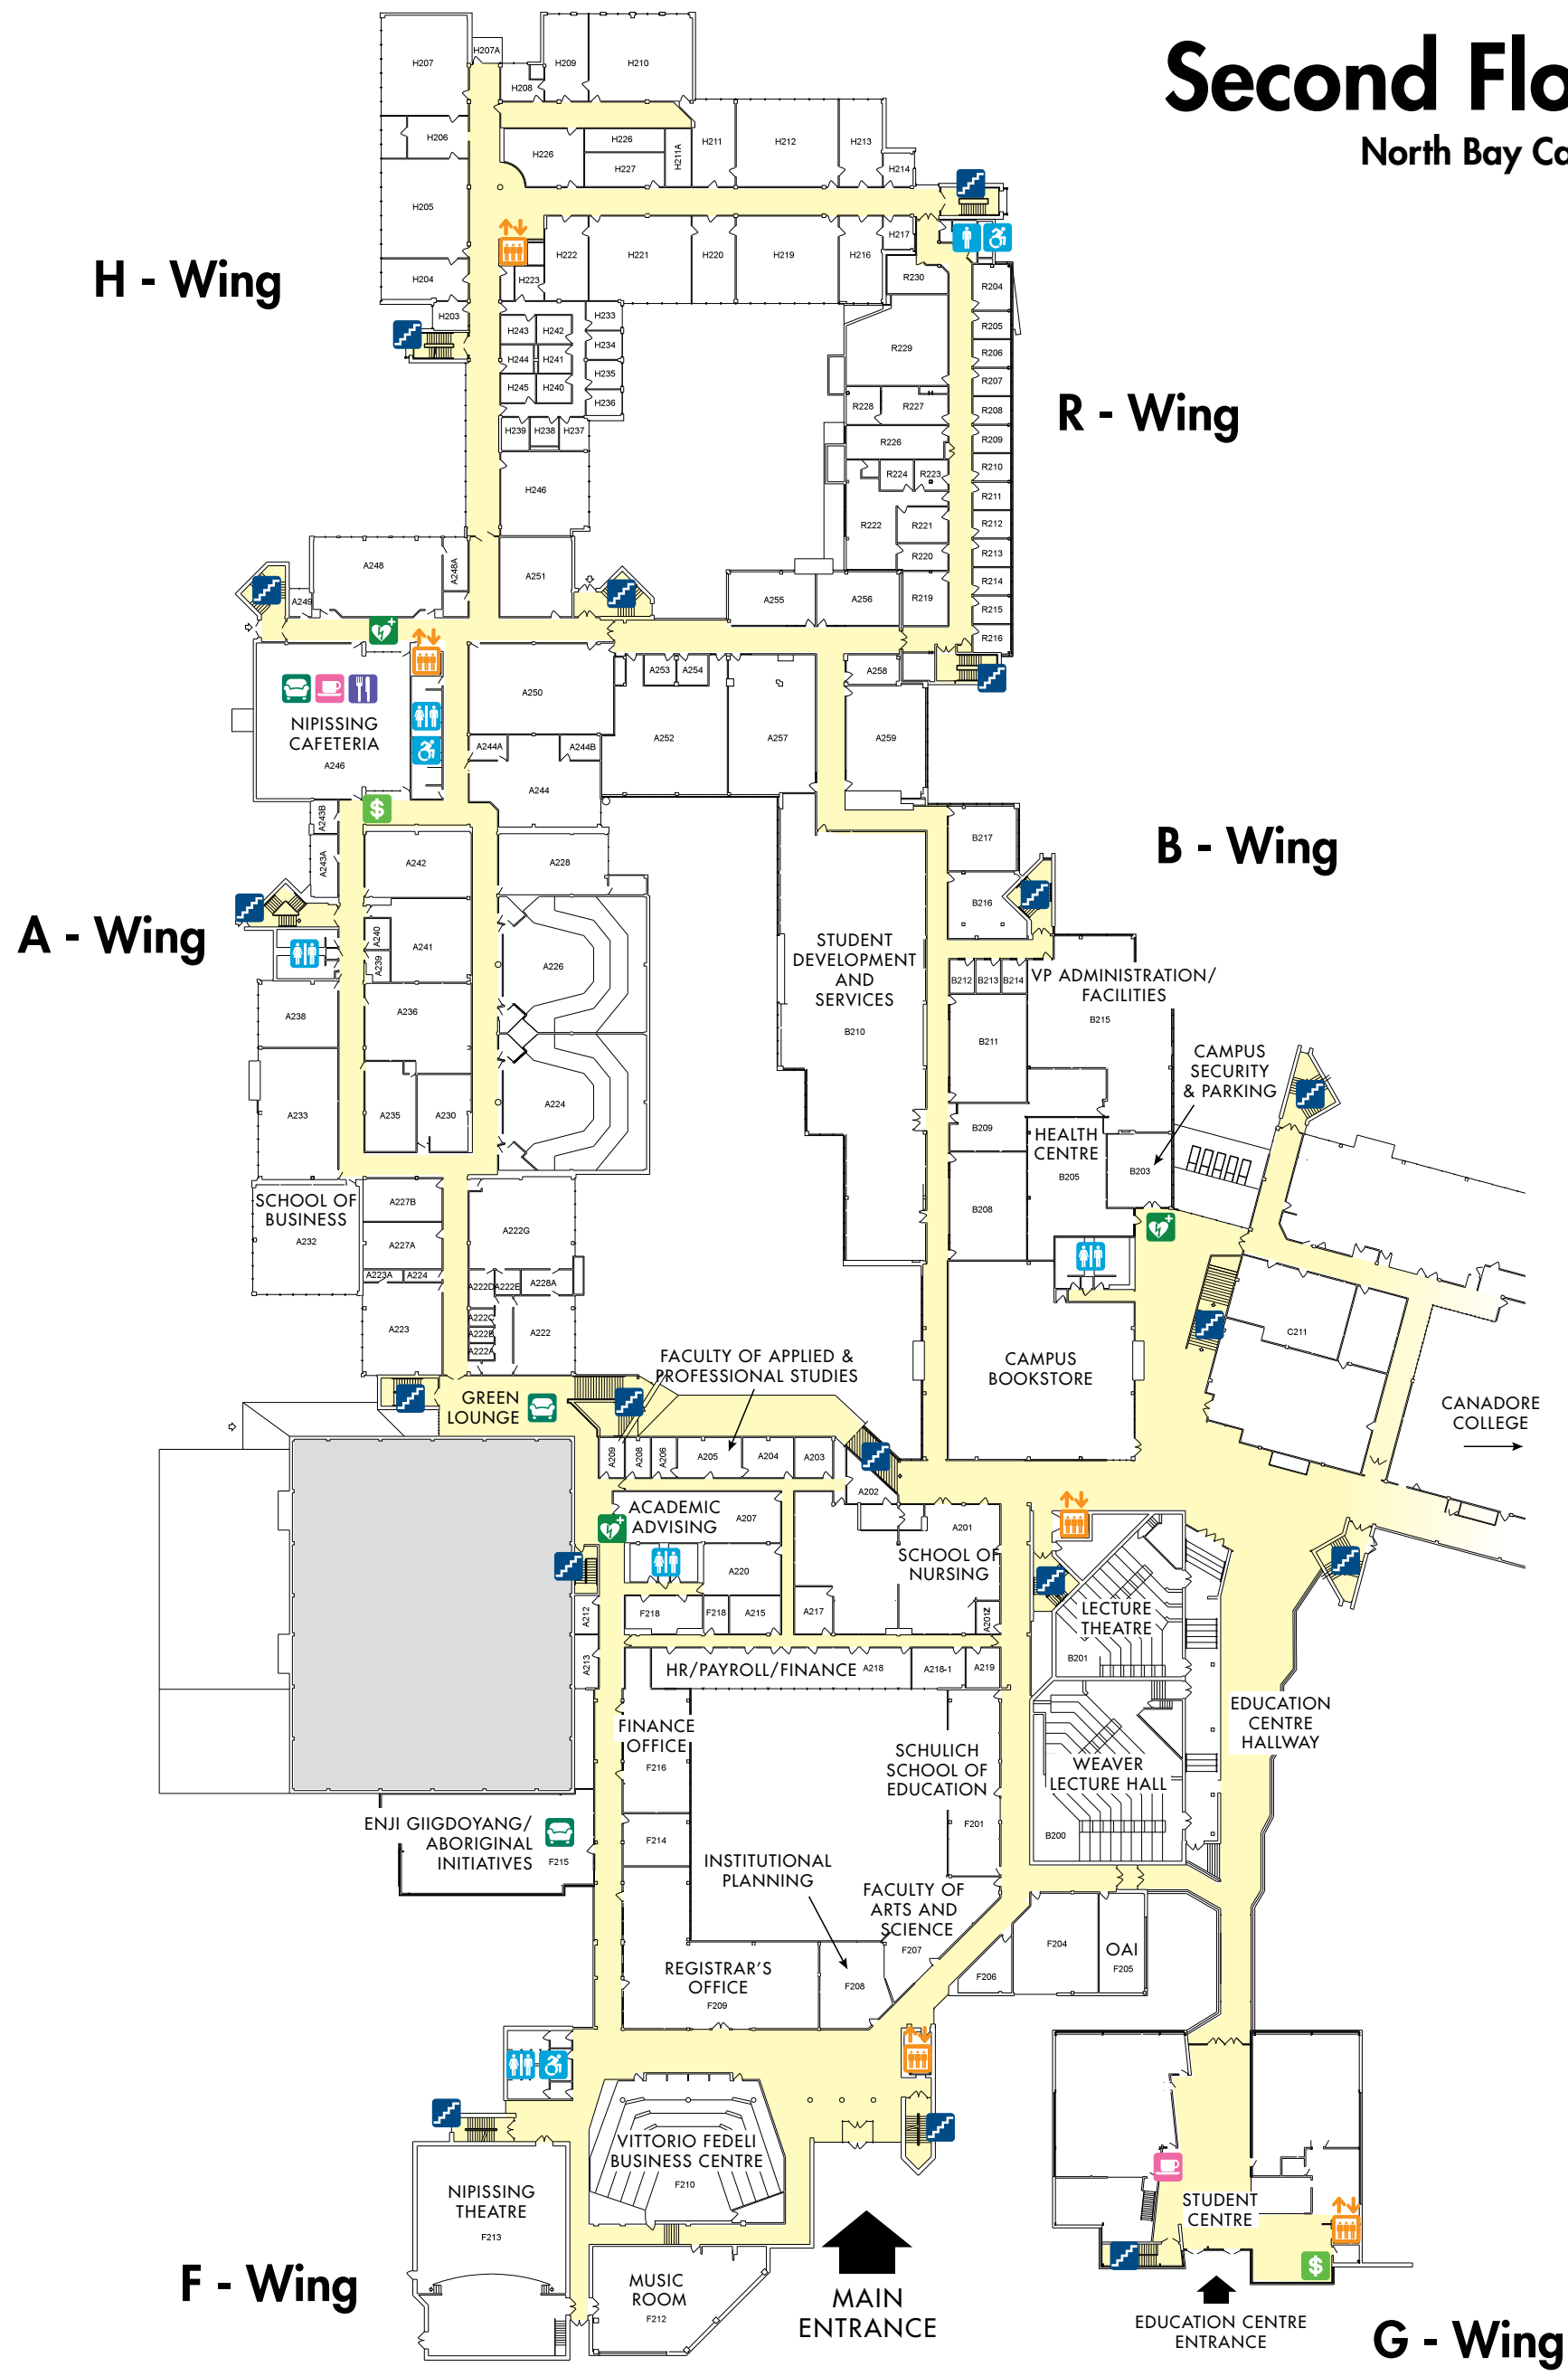

# Second Floor

## North Bay Campus

-  Cafeteria
-  Coffee
-  Lounge Area
-  Elevator
-  Defibrillator
-  ATM
-  Stairs
-  Washrooms
-  Barrier Free Washroom
-  Gender Neutral Washroom locations:
  - A-Wing, 3rd Floor
  - Harris Learning Library, 3rd Floor
  - R.J. Surtees Student Athletics Centre