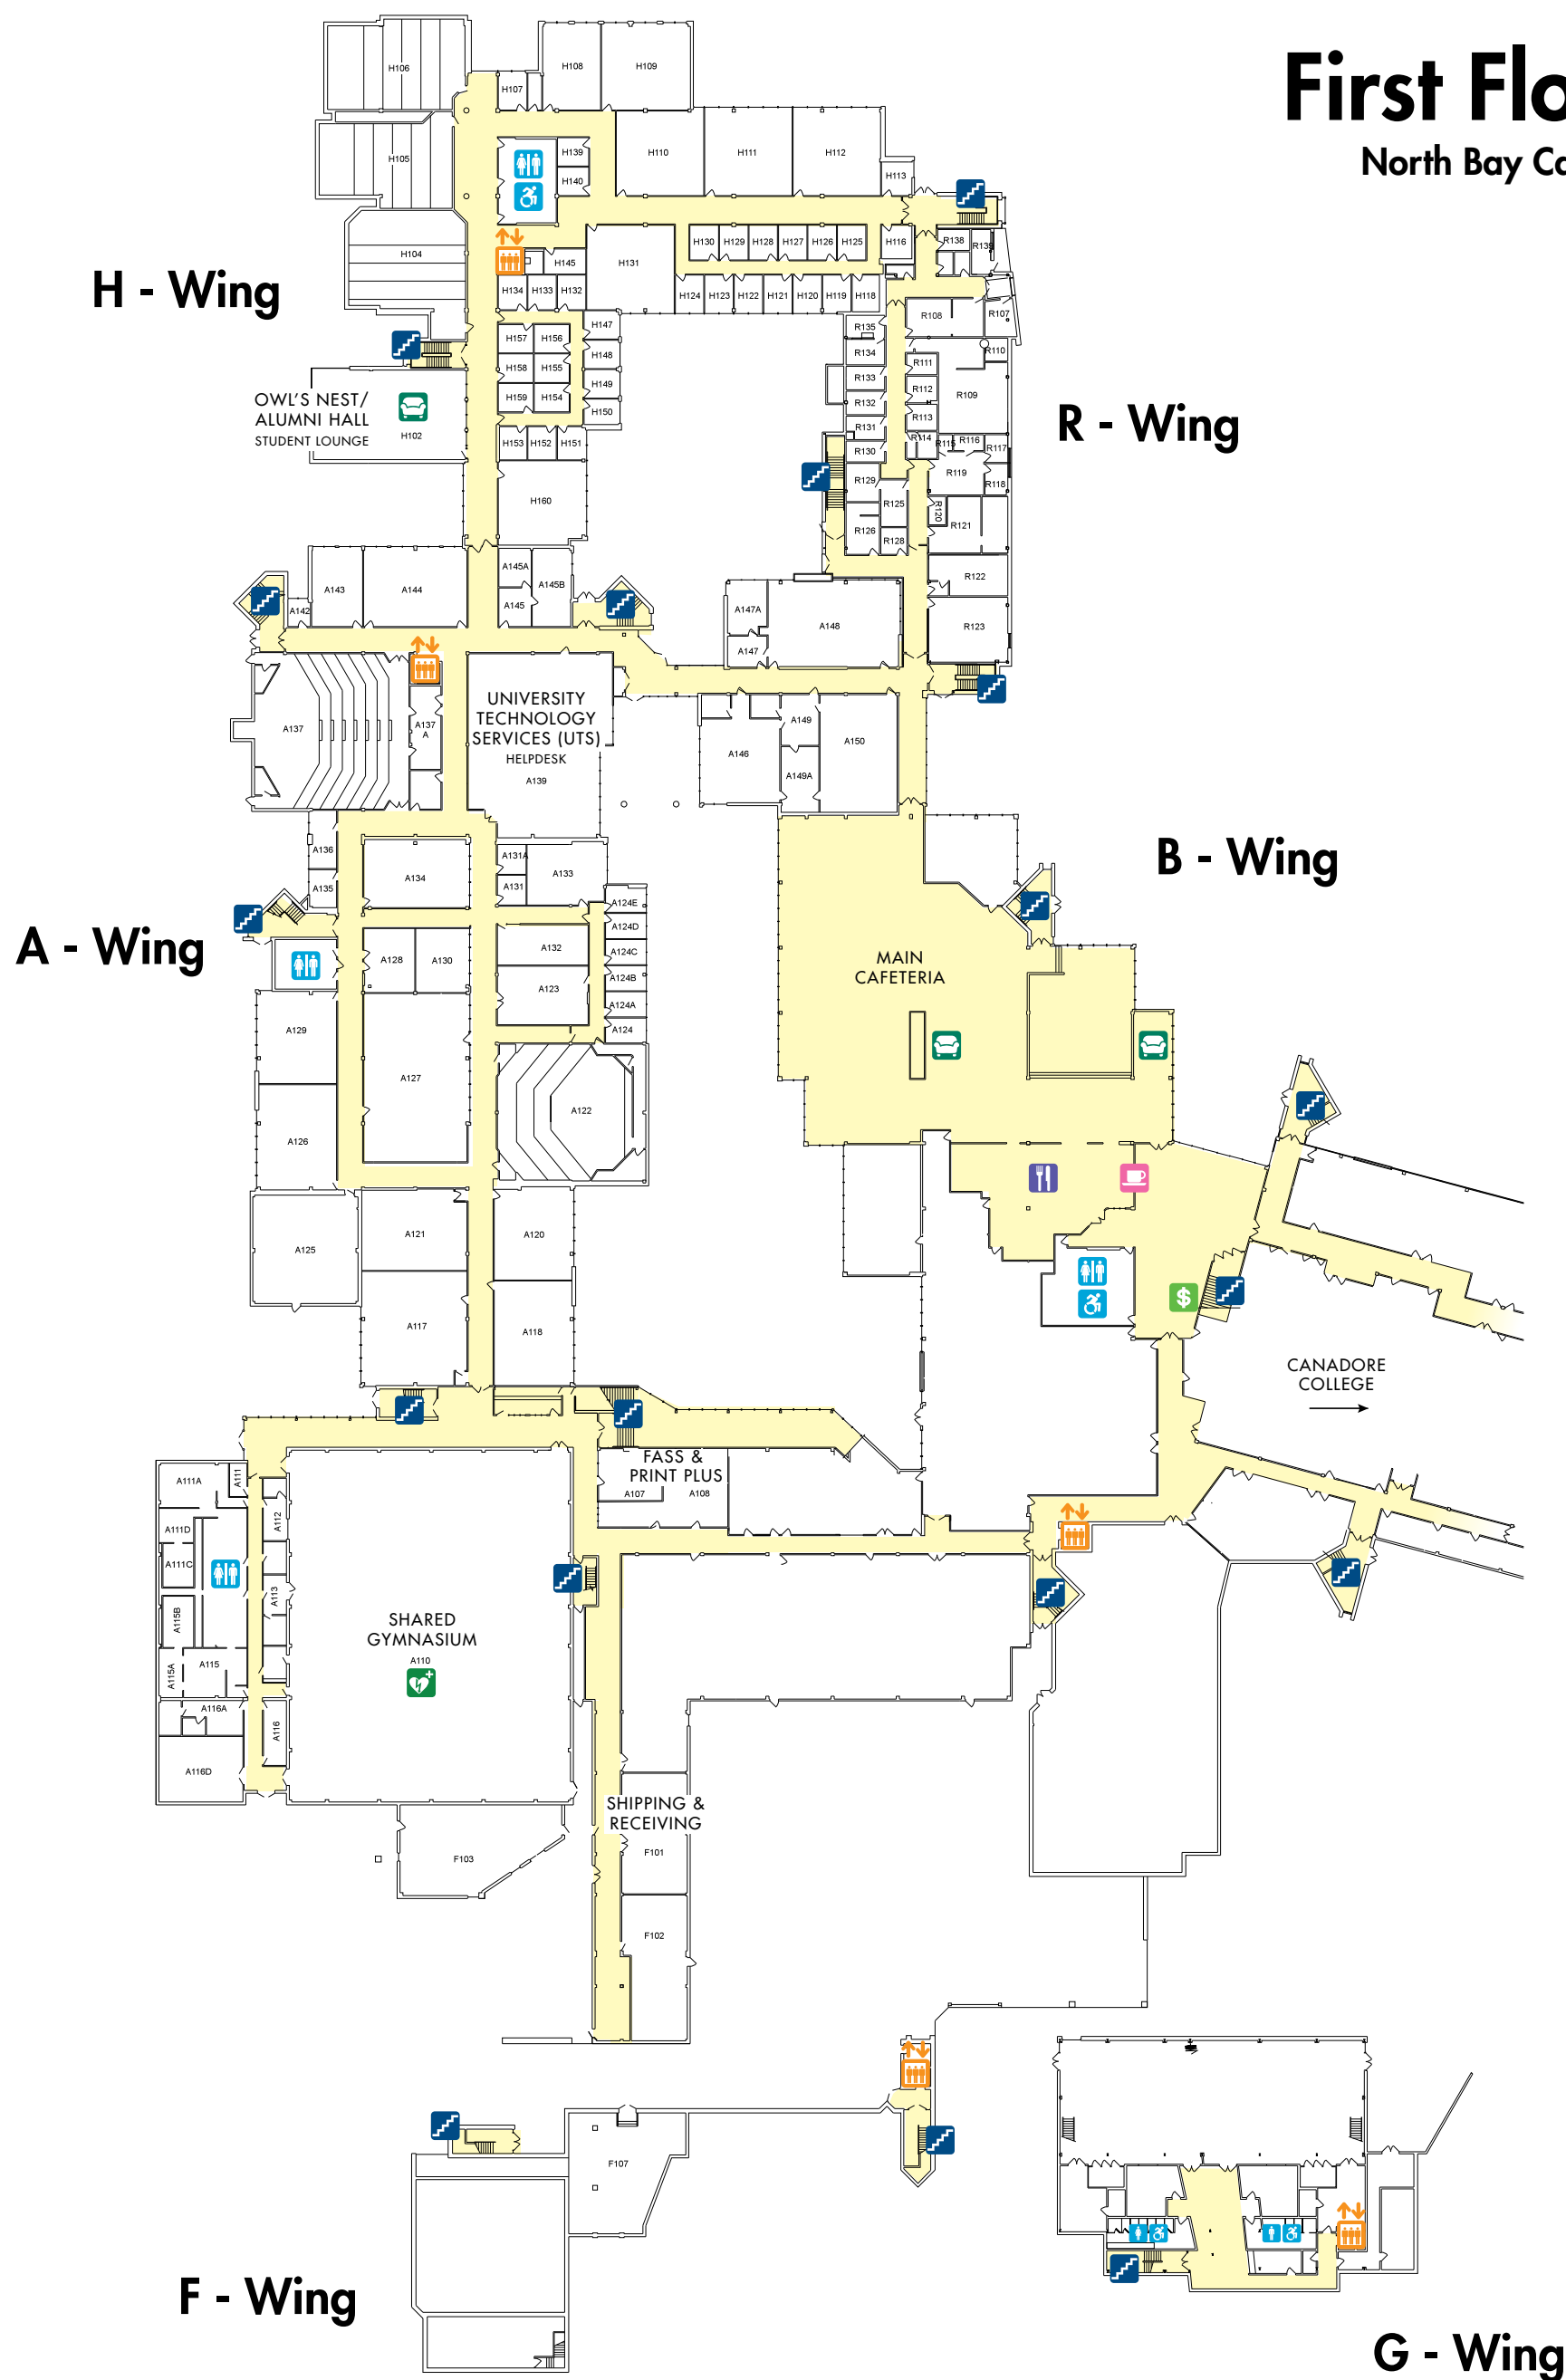

First Floor

North Bay Campus

- | | | | |
|---|---|--|--|
|  Cafeteria |  Elevator |  Stairs |  Gender Neutral Washroom locations: |
|  Coffee |  Defibrillator |  Washrooms | • A-Wing, 3rd Floor |
|  Lounge Area |  ATM |  Barrier Free Washroom | • Harris Learning Library, 3rd Floor |
| | | | • R.J. Surtees Student Athletics Centre |